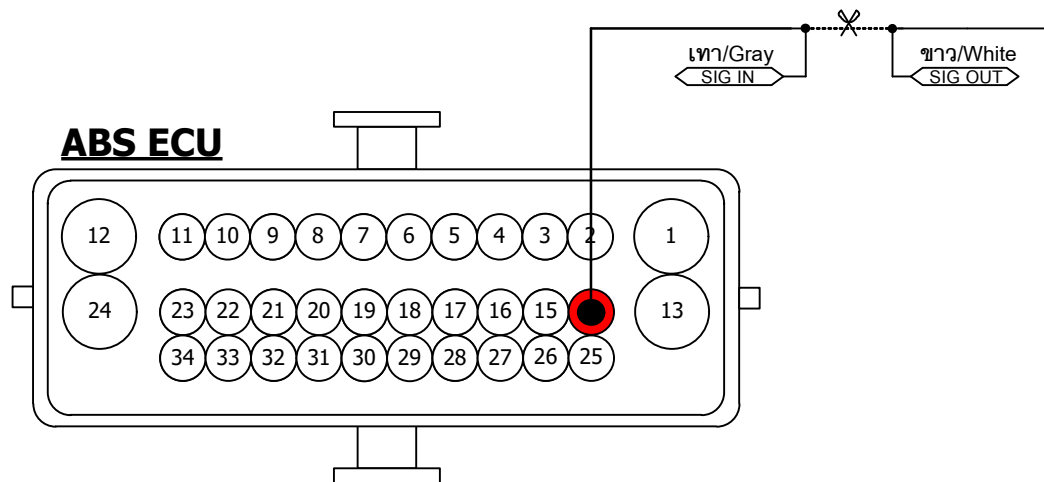

SPEEDUP

ALL NEW D-MAX 2019

3.0 INFINITE (4JJ3)

SPEEDUP

ALL NEW D-MAX

1.9 BLUE POWER

SPEEDUP

TOYOTA REVO