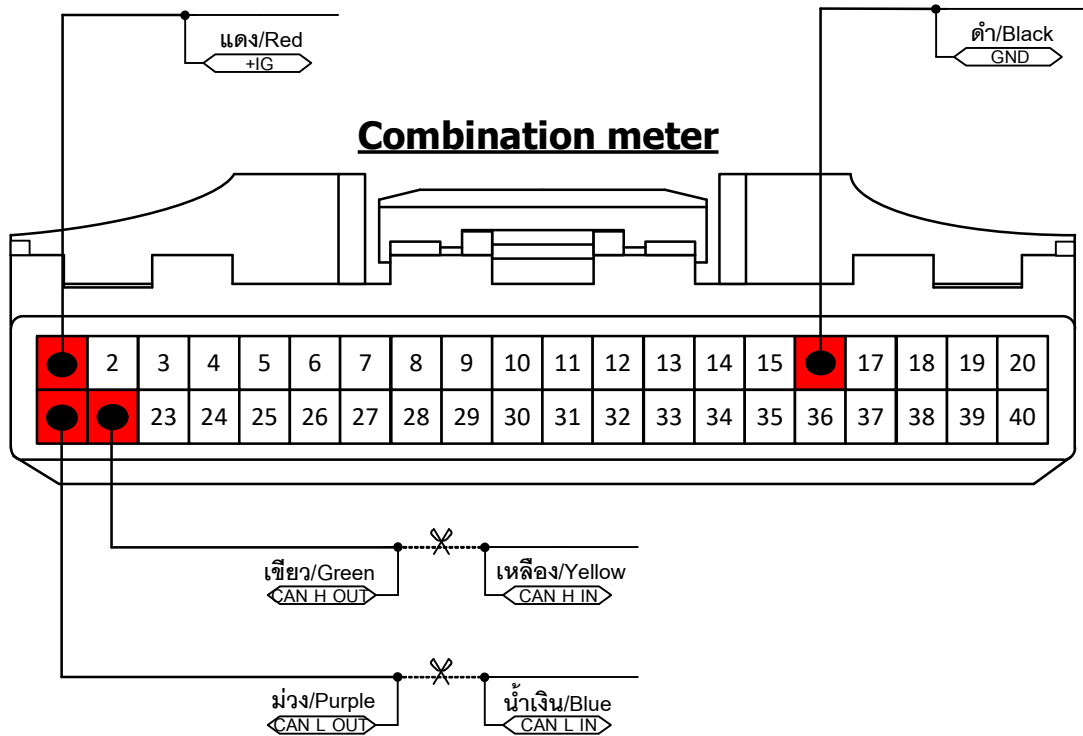

SPEEDUP

ALL NEW D-MAX 2019

3.0 INFINITE (4JJ3)

SPEEDUP

ALL NEW D-MAX

1.9 BLUE POWER

SPEEDUP

TOYOTA REVO