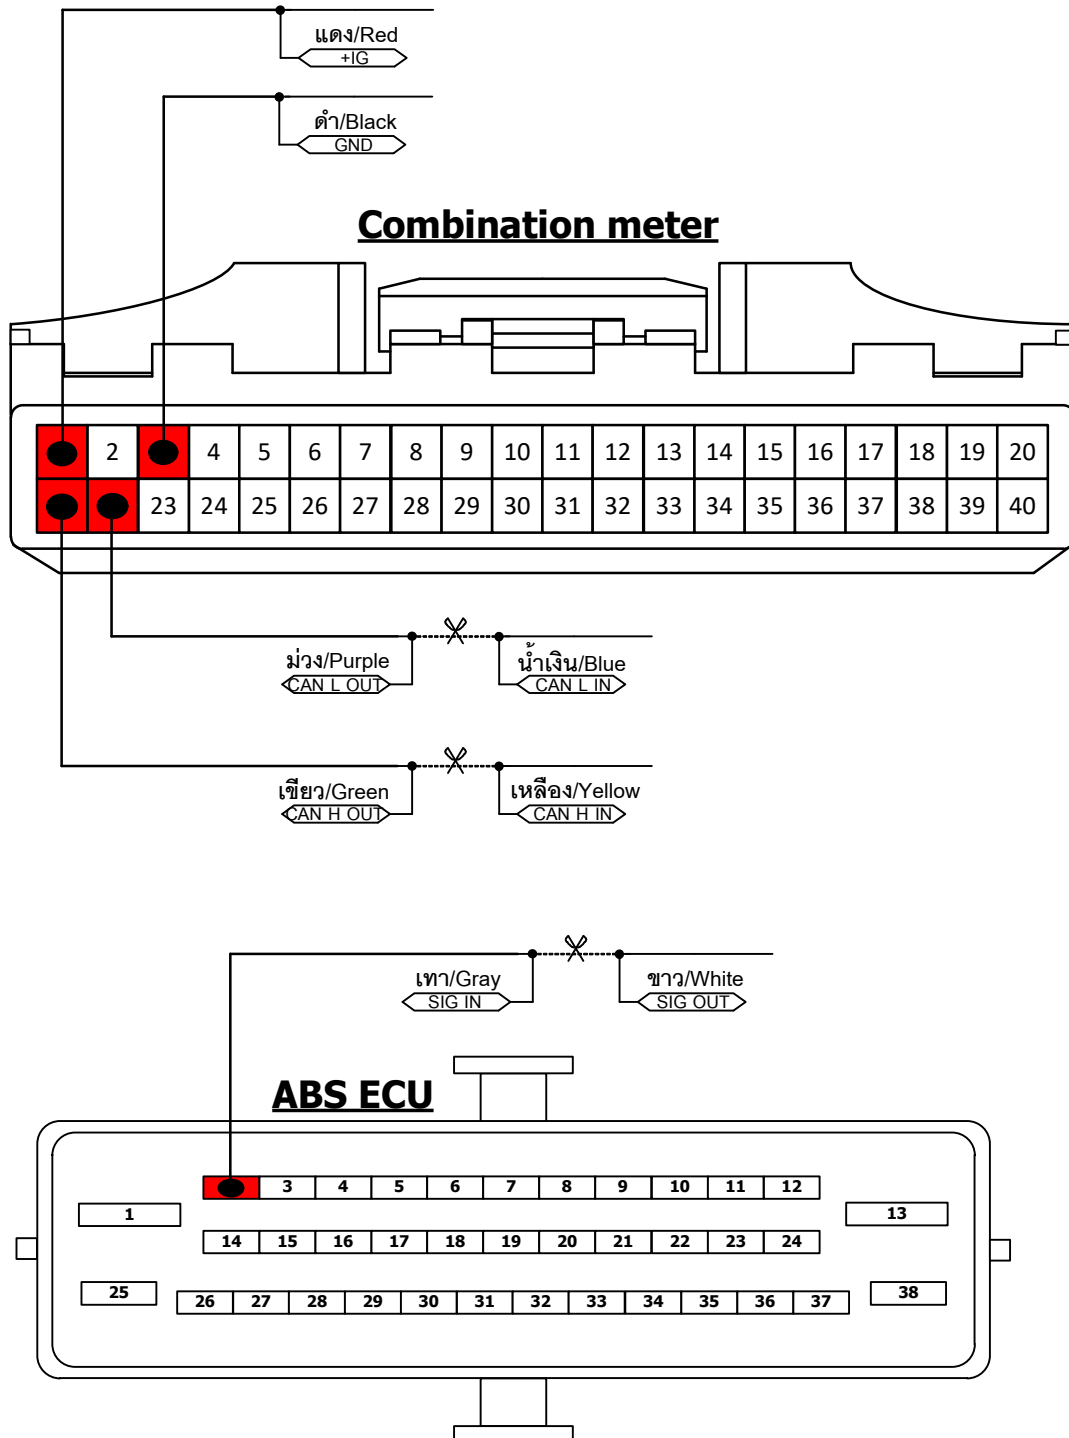

SPEEDUP

ALL NEW D-MAX 2019

3.0 INFINITE (4JJ3)

SPEEDUP

ALL NEW D-MAX

1.9 BLUE POWER

SPEEDUP

TOYOTA REVO